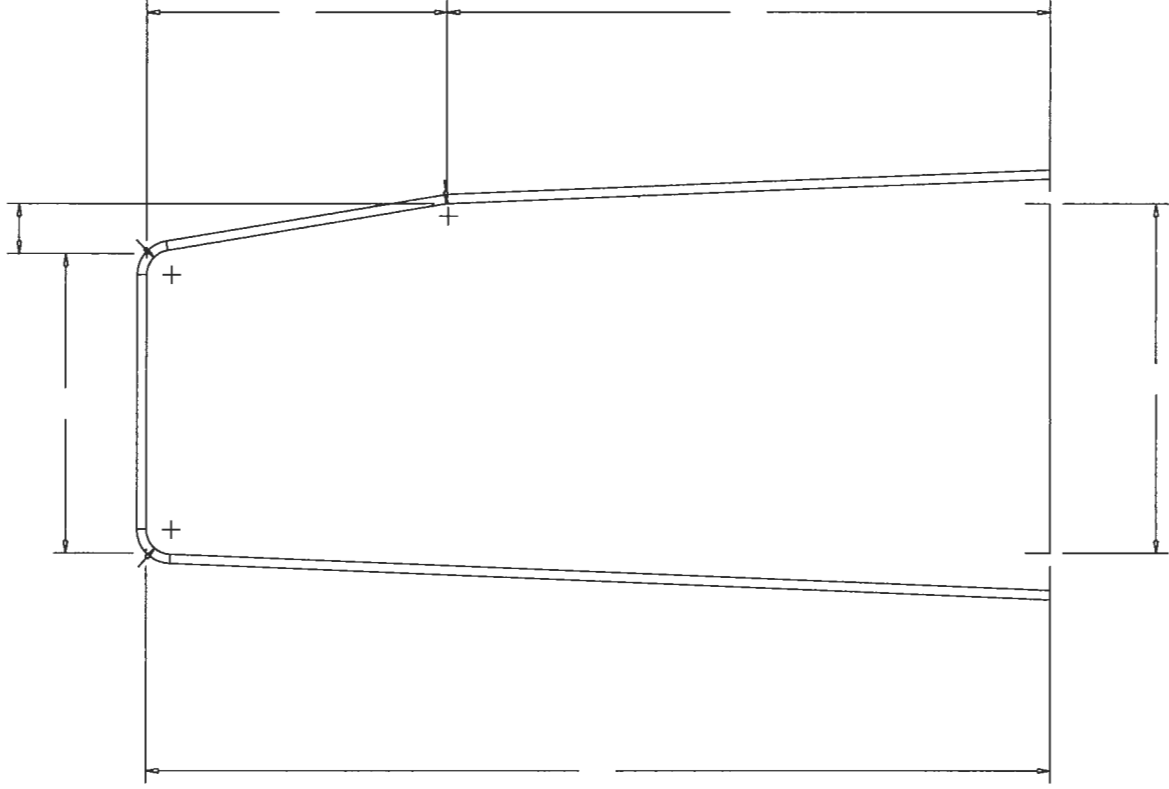

MACHINE SIDE

Dealer:

POWER CURBERS, INC.

Contractor:

Date:

Frame Hgt.:

Scale: 1 = 4

Drawn By:

GDS

Filename:

HEADER TEMPLATE